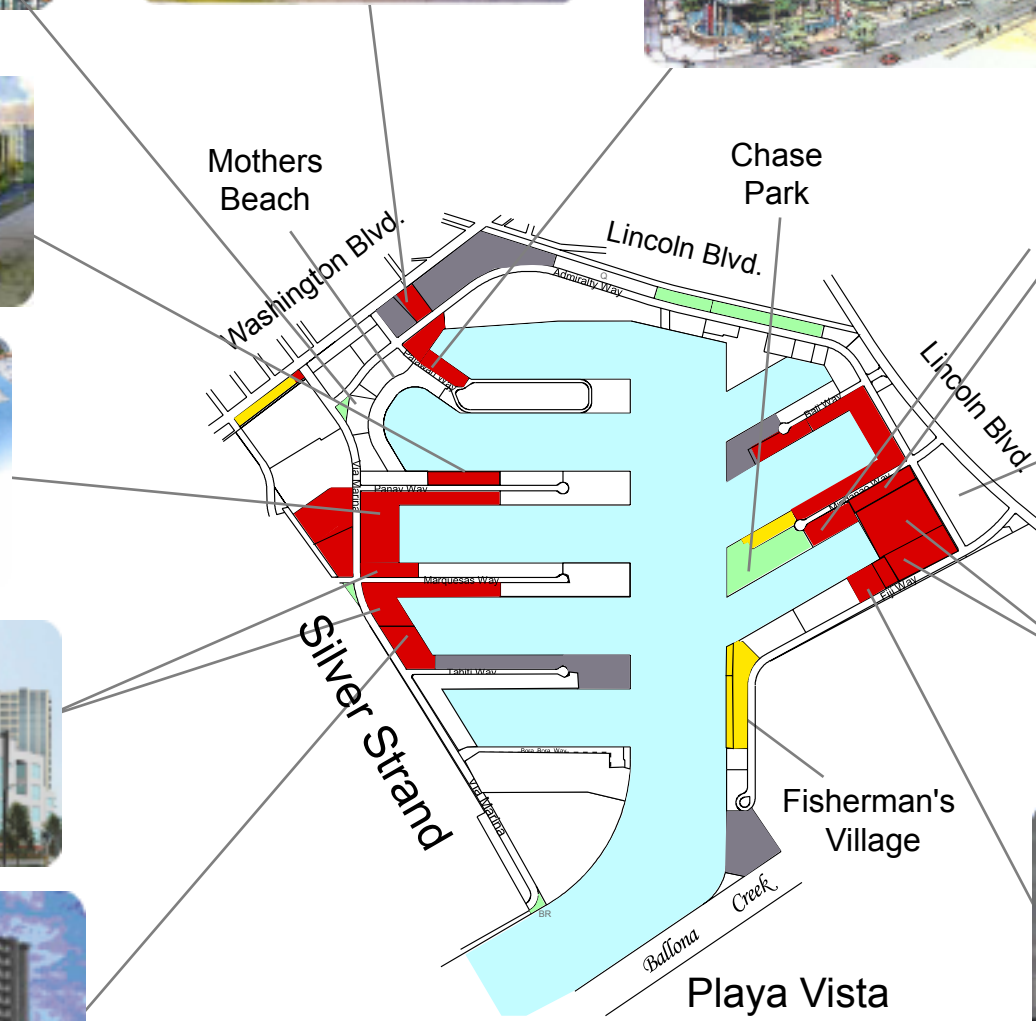

LA County Redevelopment Plan - Next 2 to 5 Years

Beaches & Harbors Admin. Building- 26,000 sq ft no images/details available

On Boat Launch Ramp 135,000 Square Foot Shopping Center (same size as Waterside) no images/details available